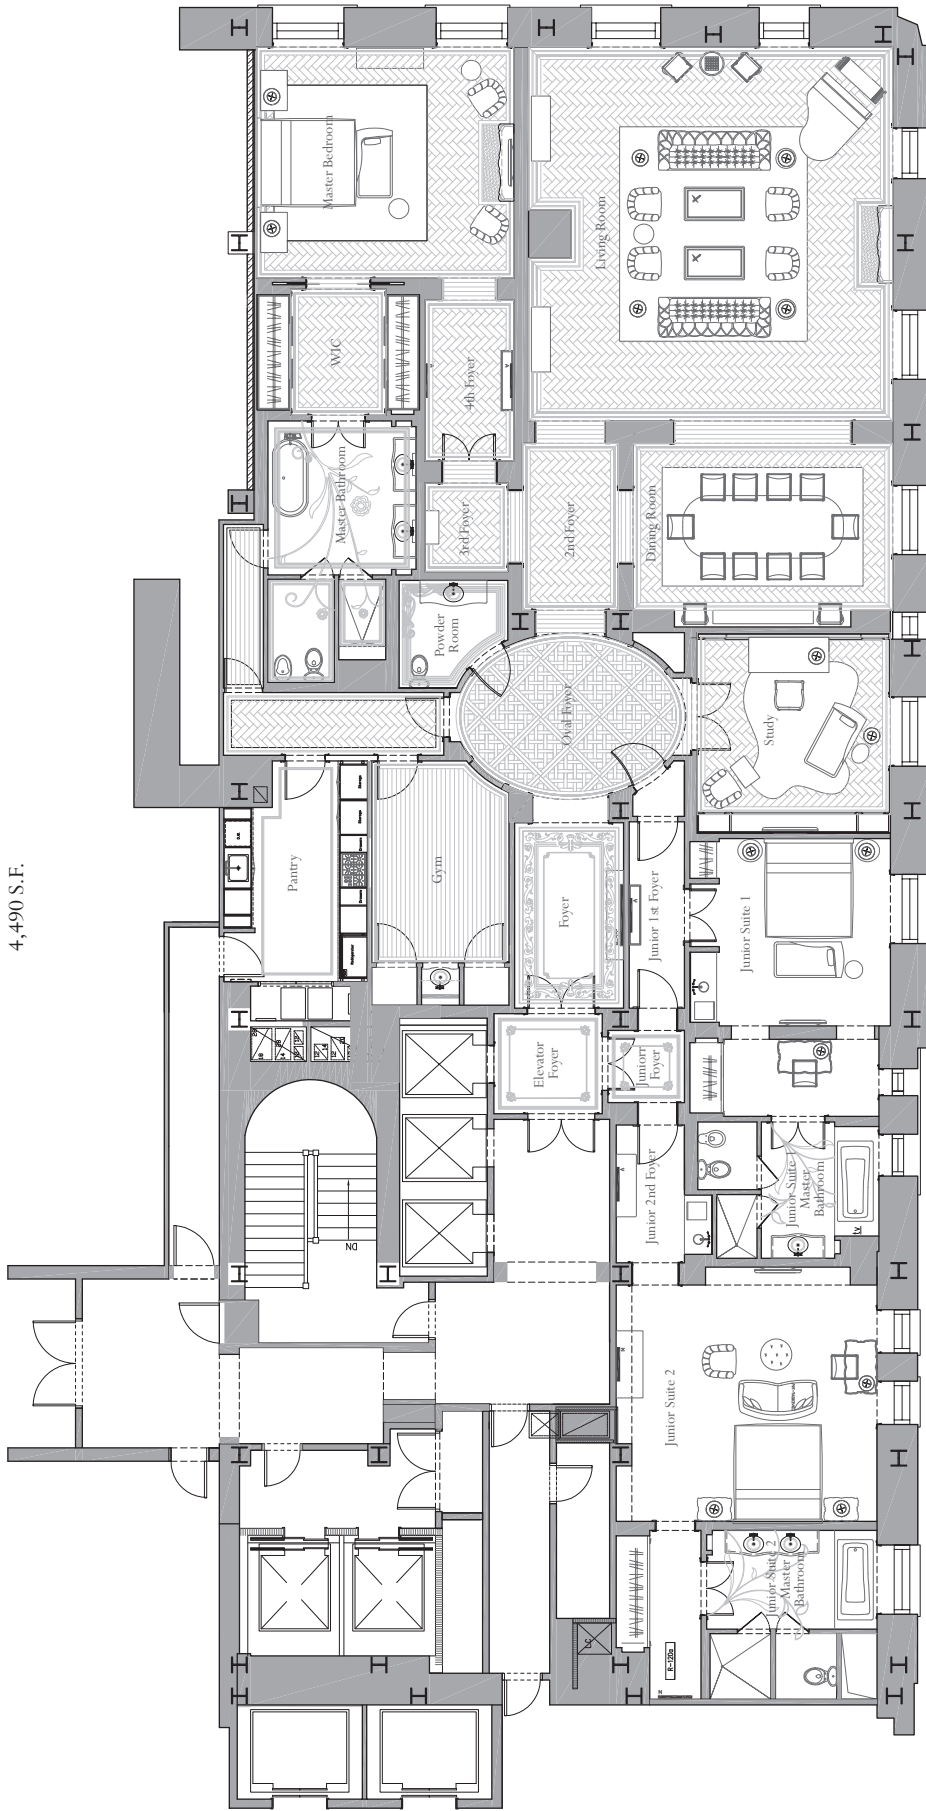

# ROYAL PLAZA SUITE

3 BEDROOMS / 3.5 BATHS  
4,490 S.F.

*The Plaza*  
HOTEL

Fifth Avenue at Central Park South, New York, NY  
212. 759. 3000 ThePlaza.com